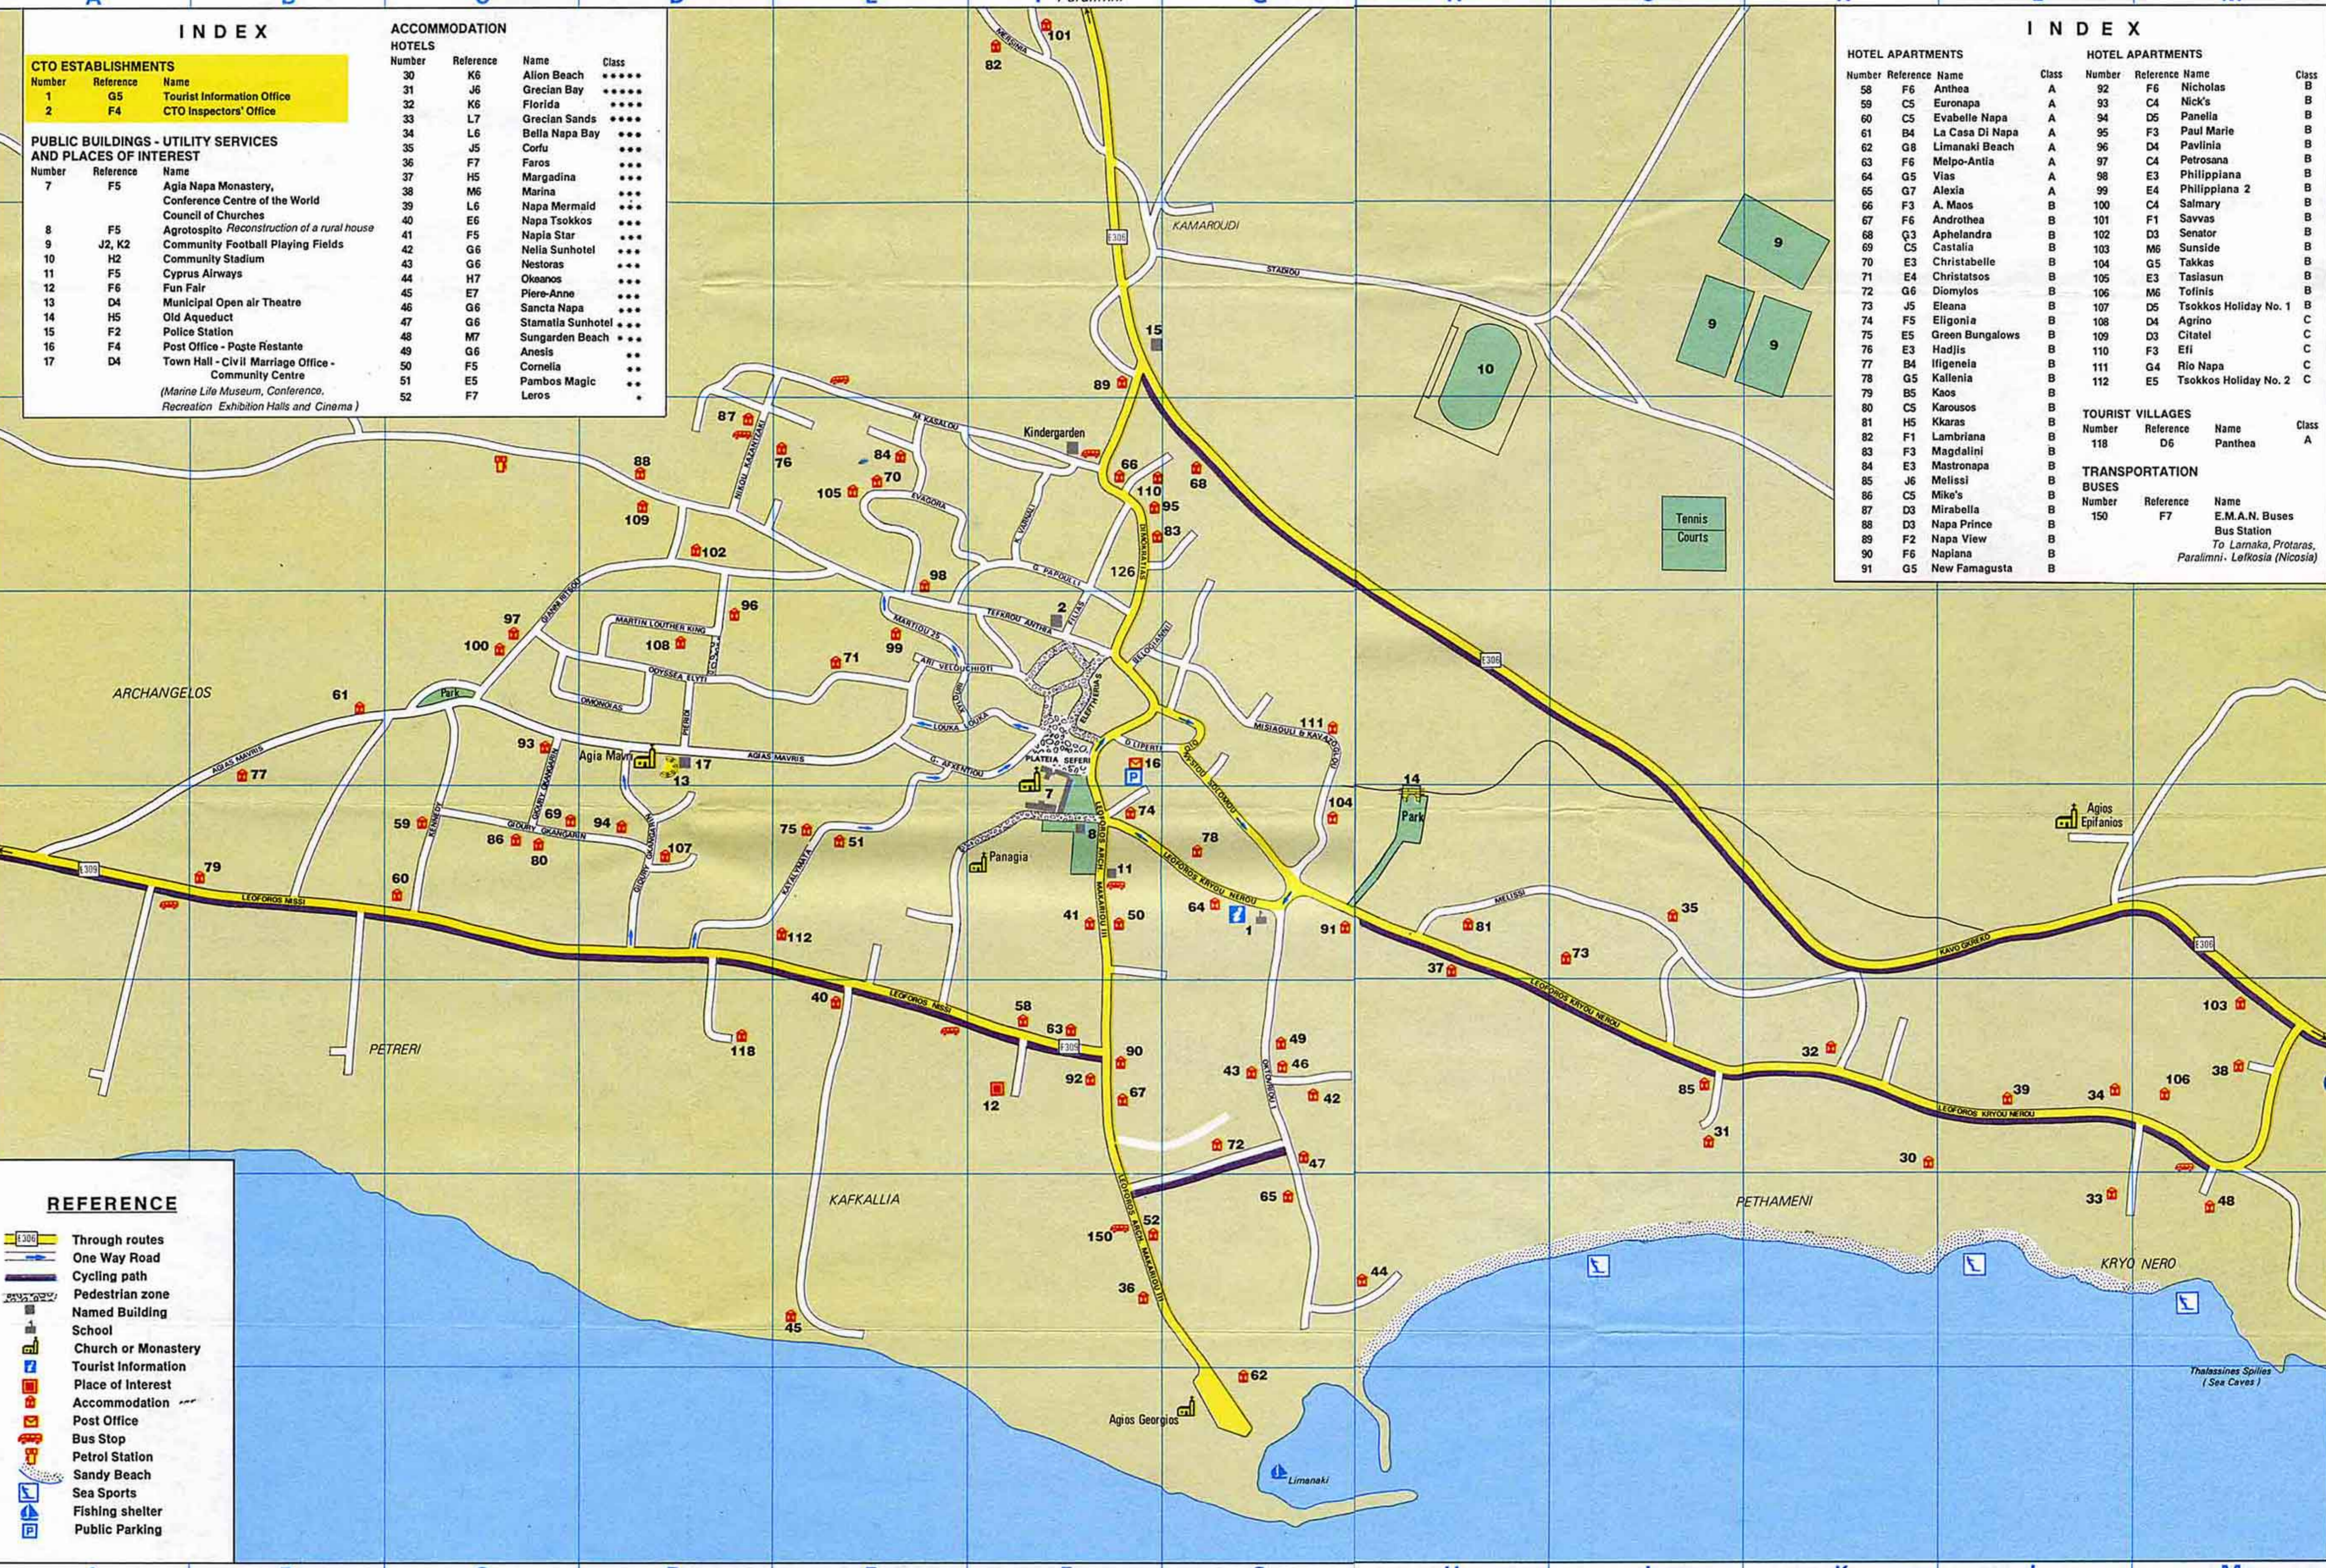

(Marine Life Museum, Conference, Recreation Exhibition Halls and Cinema)

INDEX

Number	Reference	Name	Class
58	F6	Anthea	A
59	C5	Euronapa	A
60	C5	Evabelle Napa	A
61	B4	La Casa Di Napa	A
62	G8	Limanaki Beach	A
63	F6	Melipo-Antia	A
64	G5	Vias	A
65	G7	Alexia	A
66	F3	A. Maos	B
67	F6	Androthea	B
68	G3	Aphelandra	B
69	C5	Castalia	B
70	E3	Christabelle	B
71	E4	Christatos	B
72	G6	Diomylos	B
73	J5	Eleana	B
74	F5	Eligonia	B
75	E5	Green Bungalows	B
76	E3	Hadjis	B
77	B4	Ifigenia	B
78	G5	Kallenia	B
79	B5	Kaos	B
80	C5	Karousos	B
81	H5	Kkaras	B
82	F1	Lambriana	B
83	F3	Magdalini	B
84	E3	Mastronapa	B
85	J6	Melissi	B
86	C5	Mike's	B
87	D3	Mirabella	B
88	D3	Napa Prince	B
89	F2	Napa View	B
90	F6	Napiana	B
91	G5	New Famagusta	B
92	F6	Nicholas	B
93	C4	Nick's	B
94	D5	Panella	B
95	F3	Paul Marie	B
96	D4	Pavlinia	B
97	C4	Petrosana	B
98	E3	Philippiana	B
99	E4	Philippiana 2	B
100	C4	Salmarty	B
101	F1	Savvas	B
102	D3	Senator	B
103	M6	Sunside	B
104	G5	Takkas	B
105	E3	Tasiasun	B
106	M6	Tofinis	B
107	D5	Tsokkos Holiday No. 1	B
108	D4	Agrino	C
109	D3	Citadel	C
110	F3	Efi	C
111	G4	Rio Napa	C
112	E5	Tsokkos Holiday No. 2	C

Number	Reference	Name	Class
118	D6	Panthea	A

Number	Reference	Name
150	F7	E.M.A.N. Buses Bus Station

To Larnaka, Protaras, Paralimni - Lefkosia (Nicosia)

REFERENCE

- Through routes
- One Way Road
- Cycling path
- Pedestrian zone
- Named Building
- School
- Church or Monastery
- Tourist Information
- Place of Interest
- Accommodation
- Post Office
- Bus Stop
- Petrol Station
- Sandy Beach
- Sea Sports
- Fishing shelter
- Public Parking